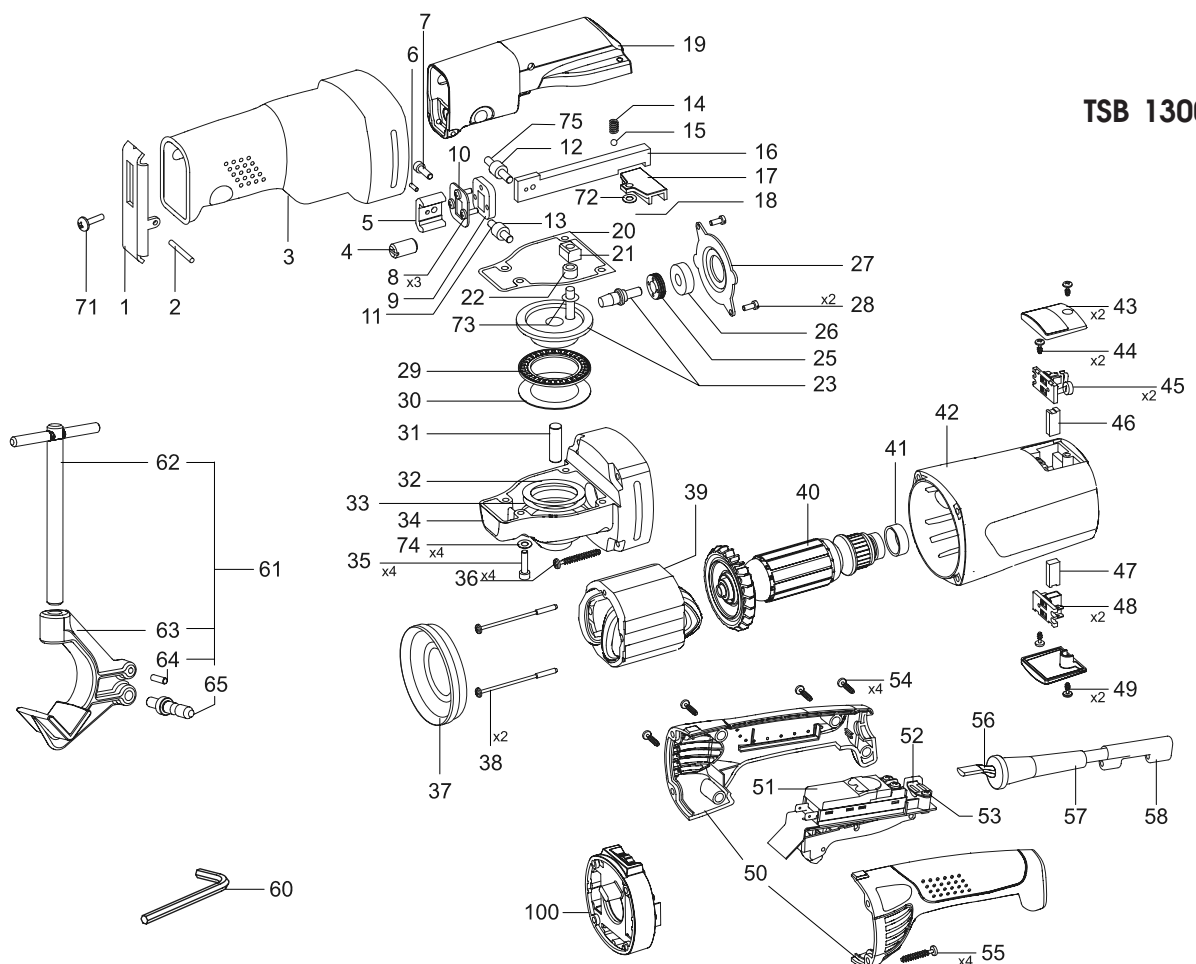

POS. No.	Ref.No.	Description	POS. No.	Ref.No.	Description
1	175724	Front support	38	178929	Screw 3,9x72
2	361137	Pin Ø4x36 DIN7343	39	179291	Stator set
3	175723	Housing	40	179290	Armature set
4	331111	Fixing bit	41	164934	Rubber bush
5	175717	Plate	42	175725	Body
6	361250	Pin	43	175726	Brush holder cover
7	360855	Screw M5x20	44	360646	Screw 4x9,5
8	360694	Screw F1-M4x12	45	112257	Spiral spring
9	175718	Felt	46	120964	Brush with a switch
10	175719	Plate	47	120965	Brush
11	175720	Pin	48	175826	Brush holder set
12	331109	Bearing NK6/10	49	360646	Screw 4x9,5
13	175721	Roller	50	175728	Casing handle set
14	131894	Spring	51	177111	Switch PS16 E00/230V
15	330074	Pellet 5-200	52	151671	Cord clamp
16	175715	Piston	53	360646	Screw 4x9,5
17	175716	Link	54	360654	Screw 4x18
18	361166	Screw C2-M4x10	55	360387	Screw AK 5x45
19	175712	Cover	56	175759	Cord with a plug
20	175722	Gasket	57	131939	Cord protector
21	179440	Slide block	58	175758	Attachment
22	175709	Bush	60	606738	Spanner 4
23	175706	Gear set	61	175749	Bracket set 2"
25	152318	Oil - churning bush	62	176406	Screw set
26	330291	Bearing 60002ZP63LDS18	63	176357	Body
27	117011	Bearing cover	64	176355	Pin
28	360314	Screw M4x12	65	176277	Axle
29	331108	Bearing AXK 4060	71	361171	Screw C2-M5x30
30	331107	Washer AS4060	72	360447	Washer 1-5
31	175705	Axle	73	178241	Washer
32	175779	Washer 40/59/0,1	74	360078	Spring washer 5H
33	175780	Washer 40/59/0,2	75	178794	Pin
34	175702	Gear box	100	179293	Electronic block
35	360855	Screw M5x20	201	179781	Operating instruction
36	360248	Screw A-K 5x40	202	175791	Case
37	175727	Diffuser	204	178796	Grease 10 - 1,00 kg.

TSB 1300CE