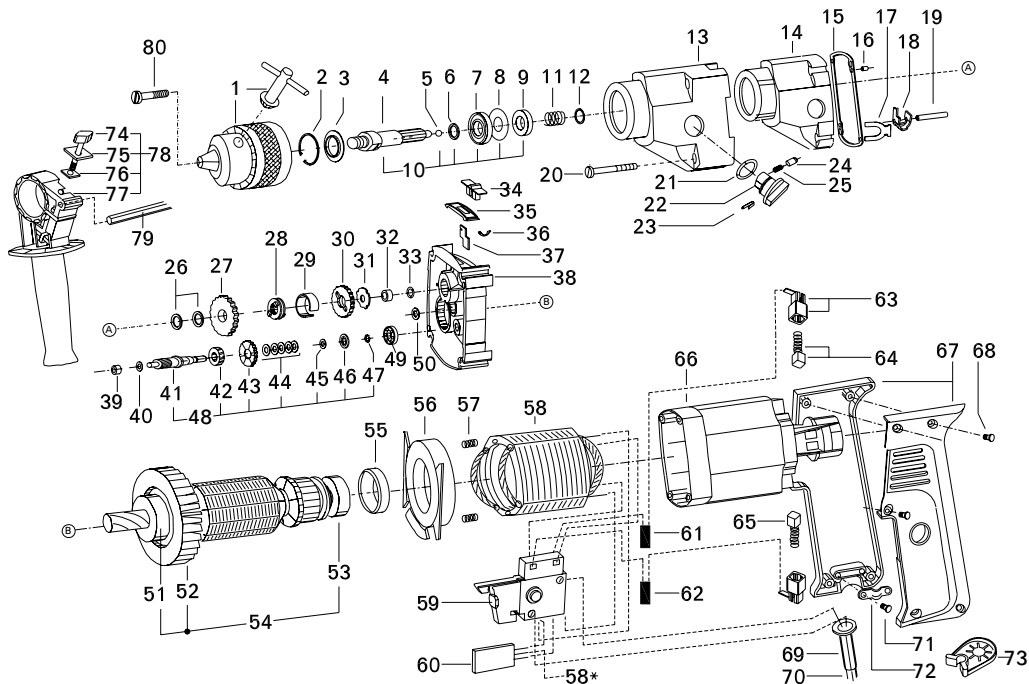

Note:

[1] - only for BUR2 161E; [2] -only for BUR2 162E; [3] - only for BUR2 162ME

- [1] 41 115939 Gear shaft
- [2];[3] 41 115854 Gear shaft
- [1] 42 115940 Spindle gear II for Gear shaft
- [2];[3] 42 115855 Spindle gear II
- [1] 43 115941 Large intermediate gear
- [2];[3] 43 113546 Large intermediate gear
- [1] 44 330225 Disc-spring D 15x6.2x0.6
- [1] 45 116510 Spacer washer

**BUR2 161E
BUR2 162E
BUR2 162ME**