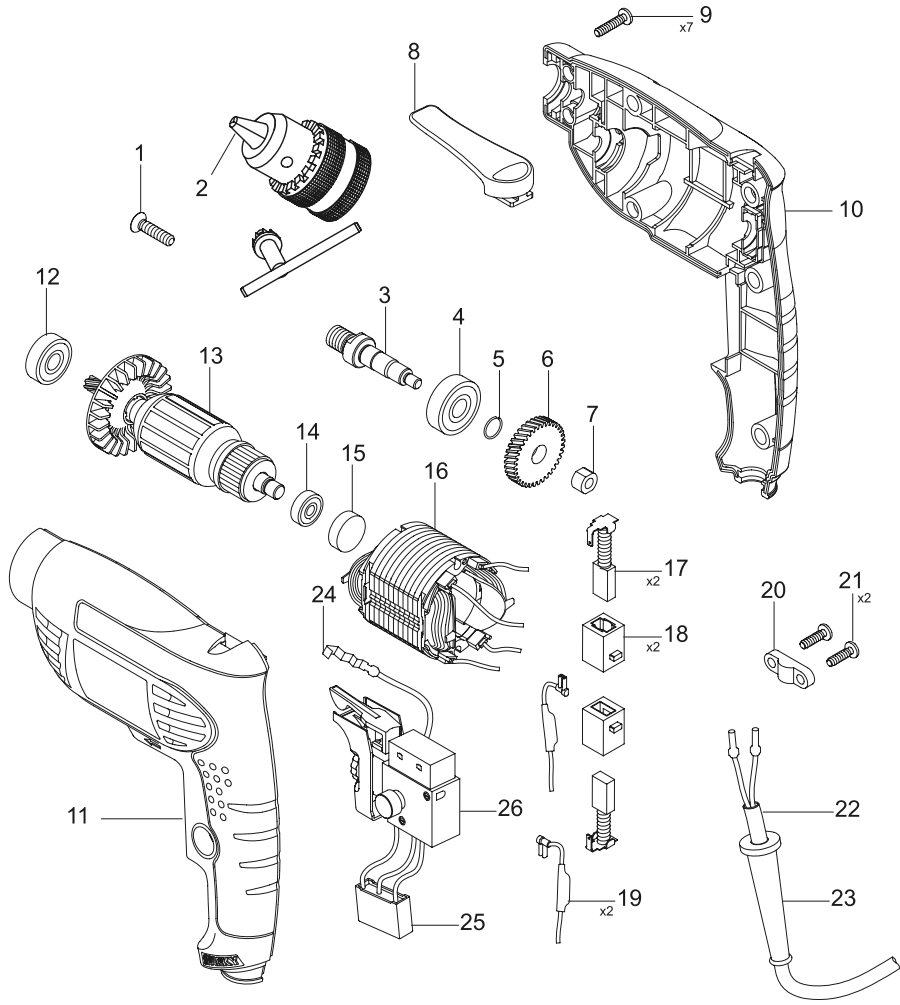

POS. No.	Ref.No.	Description	POS. No.	Ref.No.	Description
1	185839	Screw M5x20	17	185860	Carbon brush
2	185869	Key Chuck	18	185861	Brush holder
3	185841	Spindle	19	185862	Inductor
4	185842	Bearing 629	20	185864	Cable Clamp
5	185843	Retainer ring	21	185863	Self-Tapping Screw ST4.2X12
6	185844	Big Gear	22	185866	Cable
7	185845	Oil Bearing	23	185865	Cable sleeve
8	185846	Belt	24	185857	Wave washer
9	185847	Self-Tapping Screw ST4.2X16	25	185859	Capacitor 0,22uf
10	185849	Right Housing	26	185858	Switch
11	185855	Left Housing			
12	185850	Bearing 608			
13	185851	Rotor			
14	185852	Bearing 607			
15	185853	Bearing Sleeve			
16	185854	Stator			

**BR 65E**